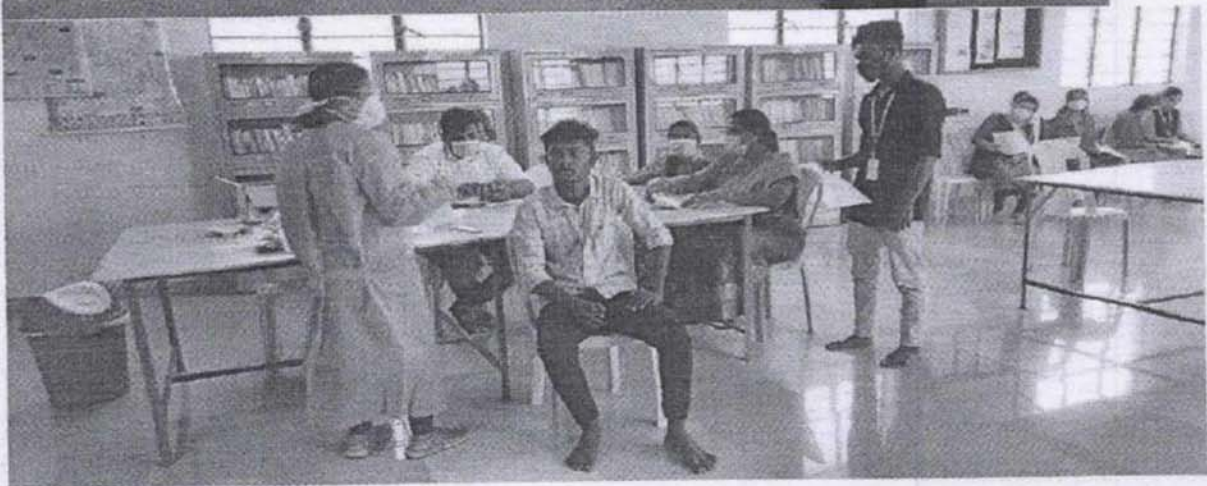

CHRIST THE KING ENGINEERING COLLEGE

Karamadai, Coimbatore - 641104

(Approved by AICTE, New Delhi & Affiliated to Anna University, Chennai)
Ph: +91 91500 76729 Email: principal@ckec.ac.in Web: www.ckec.ac.in

Photographs: